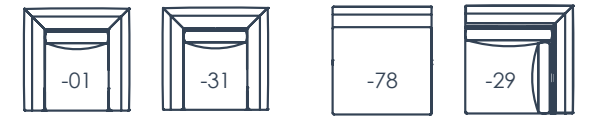

W
Wood Leg
(all finish options)
(w5 d5 h3.5 in.)

URBAN LIVING

C U S T O M

Offering comprehensive choices and personalized seating designs that reflect your unique style.

step 5:

Select your individual pieces. Dimensions are listed below for each arm option...

BORDER TRACK ARM (B): **CLIPPED ARM (C):** **SMALL TRACK ARM (S):**

XXXX-01 Lounge Chair
w38 | d38.5 | h32.5 in.
ch26 | sh19.5 | sd21.5 | iw22 in.

XXXX-31 Swivel Chair
w38 | d38.5 | h32.5 in.
ch26 | sh19.5 | sd21.5 | iw22 in.
Available with Plinth Base Only.

XXXX-78 Armless Chair
w34 | d38.5 | h32.5 in.
ch26 | sh19.5 | sd21.5 | iw34 in.

XXXX-29 Corner Chair
w38.5 | d38.5 | h32.5 in.
ch26 | sh19.5 | sd21.5 | iw21.5 in.

XXXX-01 Lounge Chair
w36 | d37.5 | h32.5 in.
ch26 | sh19.5 | sd21.5 | iw22 in.

XXXX-31 Swivel Chair
w36 | d37.5 | h32.5 in.
ch26 | sh19.5 | sd21.5 | iw22 in.
Available with Plinth Base Only.

XXXX-78 Armless Chair
w34 | d37.5 | h32.5 in.
ch26 | sh19.5 | sd21.5 | iw34 in.

XXXX-29 Corner Chair
w37.5 | d37.5 | h32.5 in.
ch26 | sh19.5 | sd21.5 | iw21.5 in.