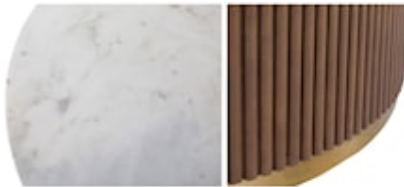

FAIRFIELD

 60" Round Dining Table

DIMITRI

60" Round Dining Table

8072-60

Overall Dimensions: 60.00"w x 60.00"d x 30.00"h
with White Marble Top

Suitable for Residential, Commercial & Senior Living

Leather wrapped with White Marble top and Aged Gold metal base.

Width:	60.00"	Standard Finish:	KAFE	Nailhead Medium:	Not Available
Depth:	60.00"	Custom Finishes:	No	Cube:	62.50
Height:	30.00"	Assembly Required:	Yes	Weight (lbs):	417
Materials:	Marble,Leather Wrap	Nailhead Small:	Not Available	Country of origin:	INDIA