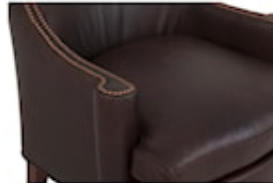

## Bentley Hall Leather Lounge Chair

L-5010-01

Overall Dimensions: 31.50"w x 32.00"d x 33.00"h

Suitable for Residential

<b>Width:</b>	31.50"	<b>Inside seat width:</b>	22.50"	<b>Materials:</b>	Beech Solids
<b>Depth:</b>	32.00"	<b>Inside seat depth:</b>	22.50"	<b>Custom Finishes:</b>	Yes
<b>Height:</b>	33.00"	<b>Seat height:</b>	20.50"	<b>Nailhead Small:</b>	Standard
<b>Arm height:</b>	24.00"	<b>Inside back height:</b>	15.00"	<b>Nailhead Medium:</b>	Not Available