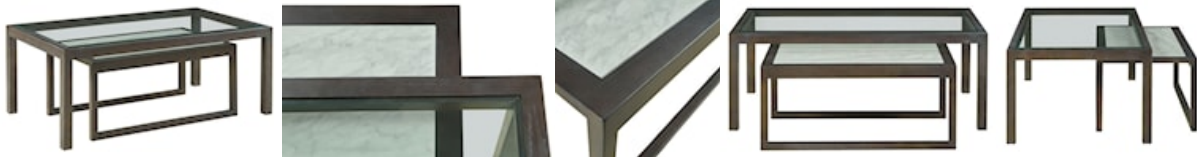

FAIRFIELD

LIBBY LANGDON FOR FAIRFIELD

Gansett Nesting Cocktail Table

6703-12

Overall Dimensions: 48.00"w x 28.00"d x 19.00"h

Suitable for Residential, Commercial & Senior Living

Large table: glass top. Small table: White Carrara Stone top. Dark Sable wood finish.

Width:	48.00"	Standard Finish:	Dark Sable-DISC	Cube:	20.12
Depth:	28.00"	Custom Finishes:	No	Weight (lbs):	123
Height:	19.00"	Nailhead Small:	Not Available	Country of origin:	CHINA
Materials:	Ash Solids	Nailhead Medium:	Not Available	Residential:	Yes