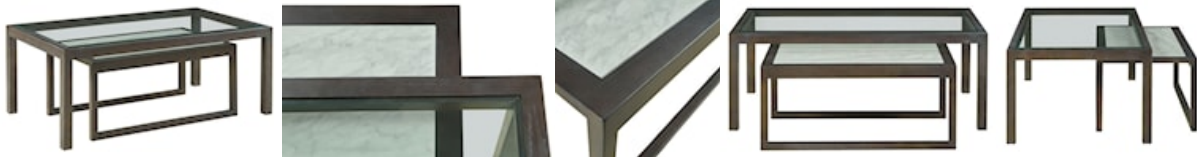

FAIRFIELD

LIBBY LANGDON FOR FAIRFIELD, MONOGRAM

Gansett Nesting Cocktail Table

M703-12

Overall Dimensions: 48.00"w x 28.00"d x 19.00"h

Finish Options Available

Suitable for Residential, Commercial & Senior Living

Large table: glass top. Small table: white Carrara Stone top. Also available as 6703-12 in Dark Sable

Width:	48.00"	Custom Finishes:	*M	Weight (lbs):	120
Depth:	28.00"	Nailhead Small:	Not Available	Country of origin:	CHINA
Height:	19.00"	Nailhead Medium:	Not Available	Residential:	Yes
Materials:	Ash Solids	Cube:	20.73	Commercial:	Yes