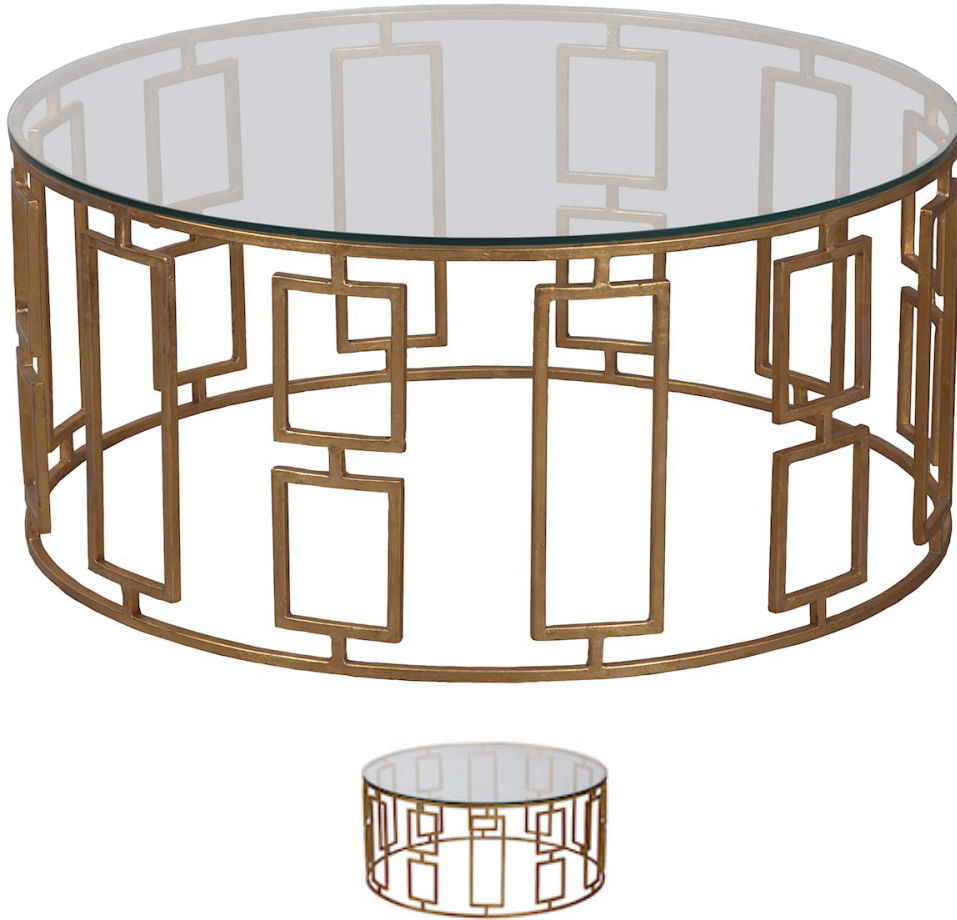

# FAIRFIELD

## La Bella Cocktail Table Base

### 8158-13-B

Suitable for Residential, Commercial & Senior Living

Gold leaf metal base. Pairs with 8158-13-T, La Bella Cocktail Table Top.

<b>Materials:</b>	Metal	<b>Nailhead Medium:</b>	Not Available	<b>Residential:</b>	Yes
<b>Custom Finishes:</b>	No	<b>Cube:</b>	15.45	<b>Commercial:</b>	Yes
<b>Assembly Required:</b>	Yes	<b>Weight (lbs):</b>	31	<b>Senior Living:</b>	Yes
<b>Nailhead Small:</b>	Not Available	<b>Country of origin:</b>	INDIA		