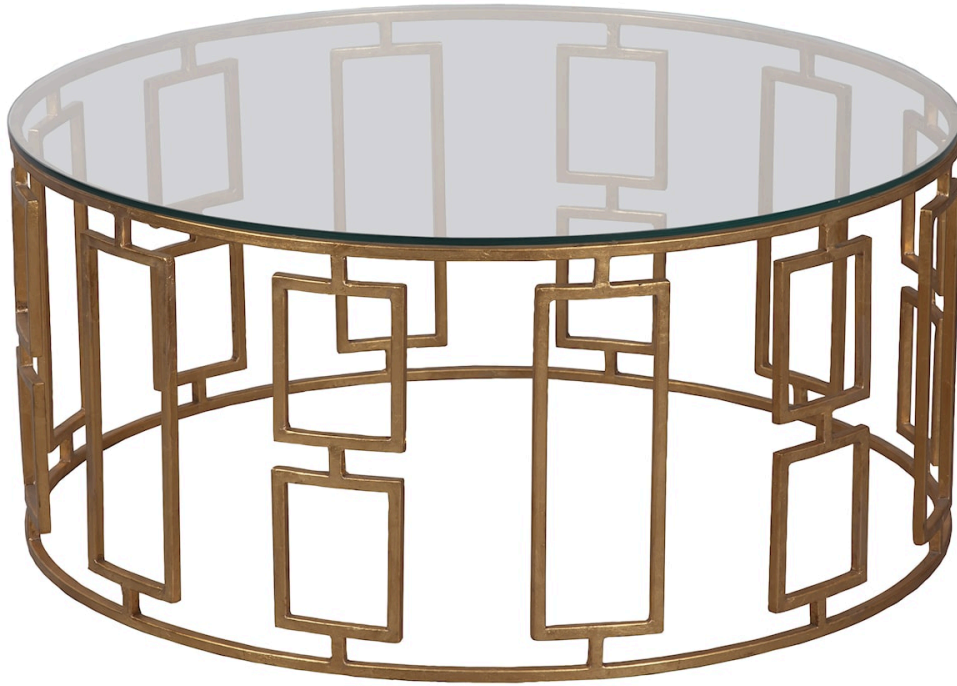

FAIRFIELD

La Bella Cocktail Table Top

8158-13-T

Overall Dimensions: 36.00"w x 36.00"d x 16.50"h

Suitable for Residential, Commercial & Senior Living

Glass top. Consists of 8158-13-B (Base) and 8158-13-T (Top)

Width:	36.00"	Custom Finishes:	No	Cube:	4.06
Depth:	36.00"	Assembly Required:	Yes	Weight (lbs):	37
Height:	16.50"	Nailhead Small:	Not Available	Country of origin:	INDIA
Materials:	Metal	Nailhead Medium:	Not Available	Residential:	Yes