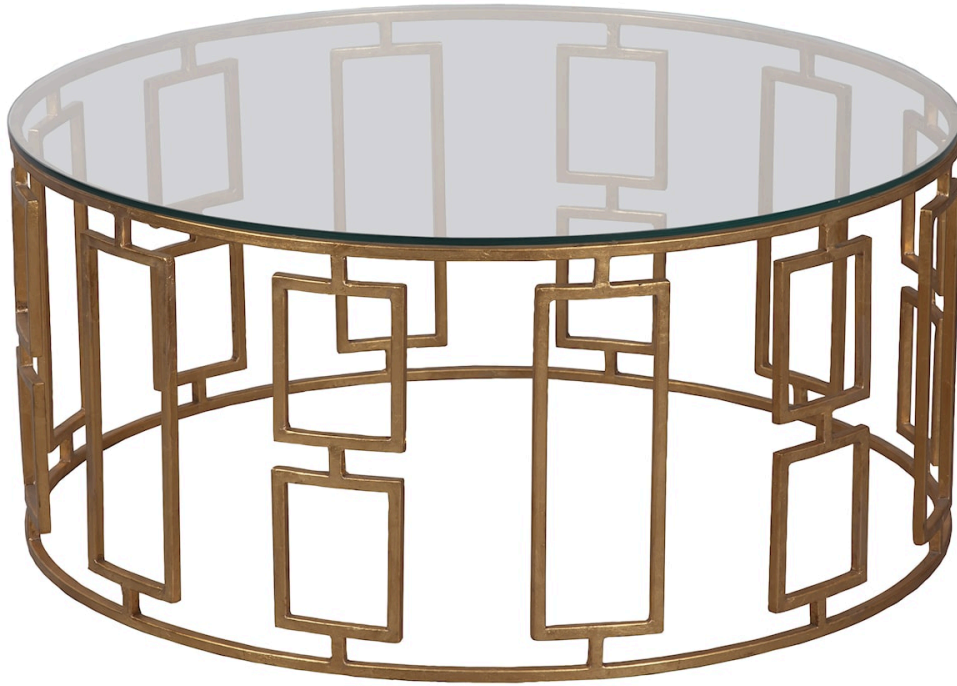

# FAIRFIELD

## La Bella Cocktail Table

**8158-13**

Overall Dimensions: 36.00"w x 36.00"d x 16.50"h

Suitable for Residential & Commercial

Glass top. Consists of 8158-13-B (Base) and 8158-13-T (Top)

<b>Width:</b>	36.00"	<b>Custom Finishes:</b>	No	<b>Cube:</b>	12.37
<b>Depth:</b>	36.00"	<b>Assembly Required:</b>	Yes	<b>Weight (lbs):</b>	68
<b>Height:</b>	16.50"	<b>Nailhead Small:</b>	Not Available	<b>Country of origin:</b>	INDIA
<b>Materials:</b>	Metal	<b>Nailhead Medium:</b>	Not Available	<b>Residential:</b>	Yes