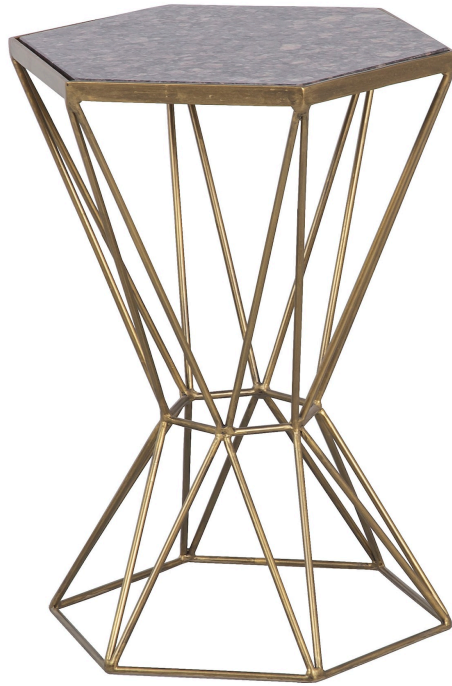

## La Bella Drink Table

### 8158-CS

Overall Dimensions: 18.00"w x 18.00"d x 24.00"h

Suitable for Residential, Commercial & Senior Living

Features a marble top with a gold leaf metal base. Consists of 8158-CS-T and 8158-CS-B, La Bella Chairside Table Top and Base.

<b>Width:</b>	18.00"	<b>Custom Finishes:</b>	No	<b>Weight (lbs):</b>	33
<b>Depth:</b>	18.00"	<b>Nailhead Small:</b>	Not Available	<b>Country of origin:</b>	INDIA
<b>Height:</b>	24.00"	<b>Nailhead Medium:</b>	Not Available	<b>Residential:</b>	Yes
<b>Materials:</b>	Metal	<b>Cube:</b>	4.96	<b>Commercial:</b>	Yes