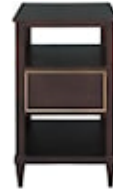

FAIRFIELD

MATTEO

Palazzo One Drawer Nightstand

8010-SN-M

Overall Dimensions: 30.50"w x 19.00"d x 32.00"h

Stocked in Cafe Mocha

Suitable for Residential, Commercial & Senior Living

Features one drawer. Soft Gold highlight striping with Antique Brass hardware.

| | | | | | |
|-------------------|--------------------------|-------------------------|---------------|---------------------------|-----------|
| Width: | 30.50" | Standard Finish: | Cafe Mocha | Back Construction: | Cane Back |
| Depth: | 19.00" | Custom Finishes: | No | Cube: | 10.73 |
| Height: | 32.00" | Nailhead Small: | Not Available | Weight (lbs): | 86 |
| Materials: | Beech Solids and Veneers | Nailhead Medium: | Not Available | Country of origin: | VIETNAM |