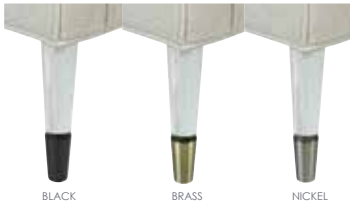

(H) Stretcher
(h8"; Available in all finish options)

(A) Acrylic Leg
(h8"; Choose metal color: Black, Brass or Nickel)

(W) Wooden Leg
(h8"; Available in all finish options)

(S) Skirted
Available in all finish options