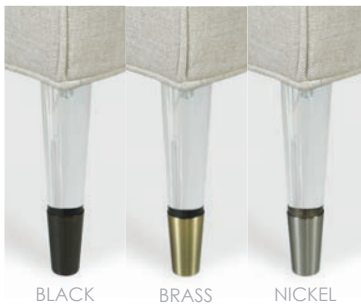

bench made

CUSTOM PROGRAM

Fairfield has always strived to be the undisputed leader in custom benchmade furniture. Our benchmade custom ottoman and bench program continues that emphasis for offering stylish and fashionable personalized products. Choose from a selection of Square Ottomans, Benches and Cocktail Ottomans with choices in upholstery treatments, decorative nail details and base options. Everything we do starts and finishes with you with benchmade. Enjoy creating that perfect piece just for you.

STEP 3

Choose your BASE

[F] FRAMED BASE
(h8"; Available in all finish options)

[H] STRETCHER BASE
(h8"; Available in all finish options)

BLACK BRASS NICKEL

[A] ACRYLIC LEG
(h8"; Choose metal color)

[W] WOODEN LEG
(h8"; Available in all finish options)

[S] SKIRTED
(Available in all finish options)

BRUSHED BRASS BRUSHED NICKEL

[M] METAL LEG
(h8"; Choose metal color)

example:

3 1 T S - 10

STYLE
(FOR SENIOR LIVING
ORDER AS: S-31)

SEAT
(TIGHT)

BASE
(SKIRTED)